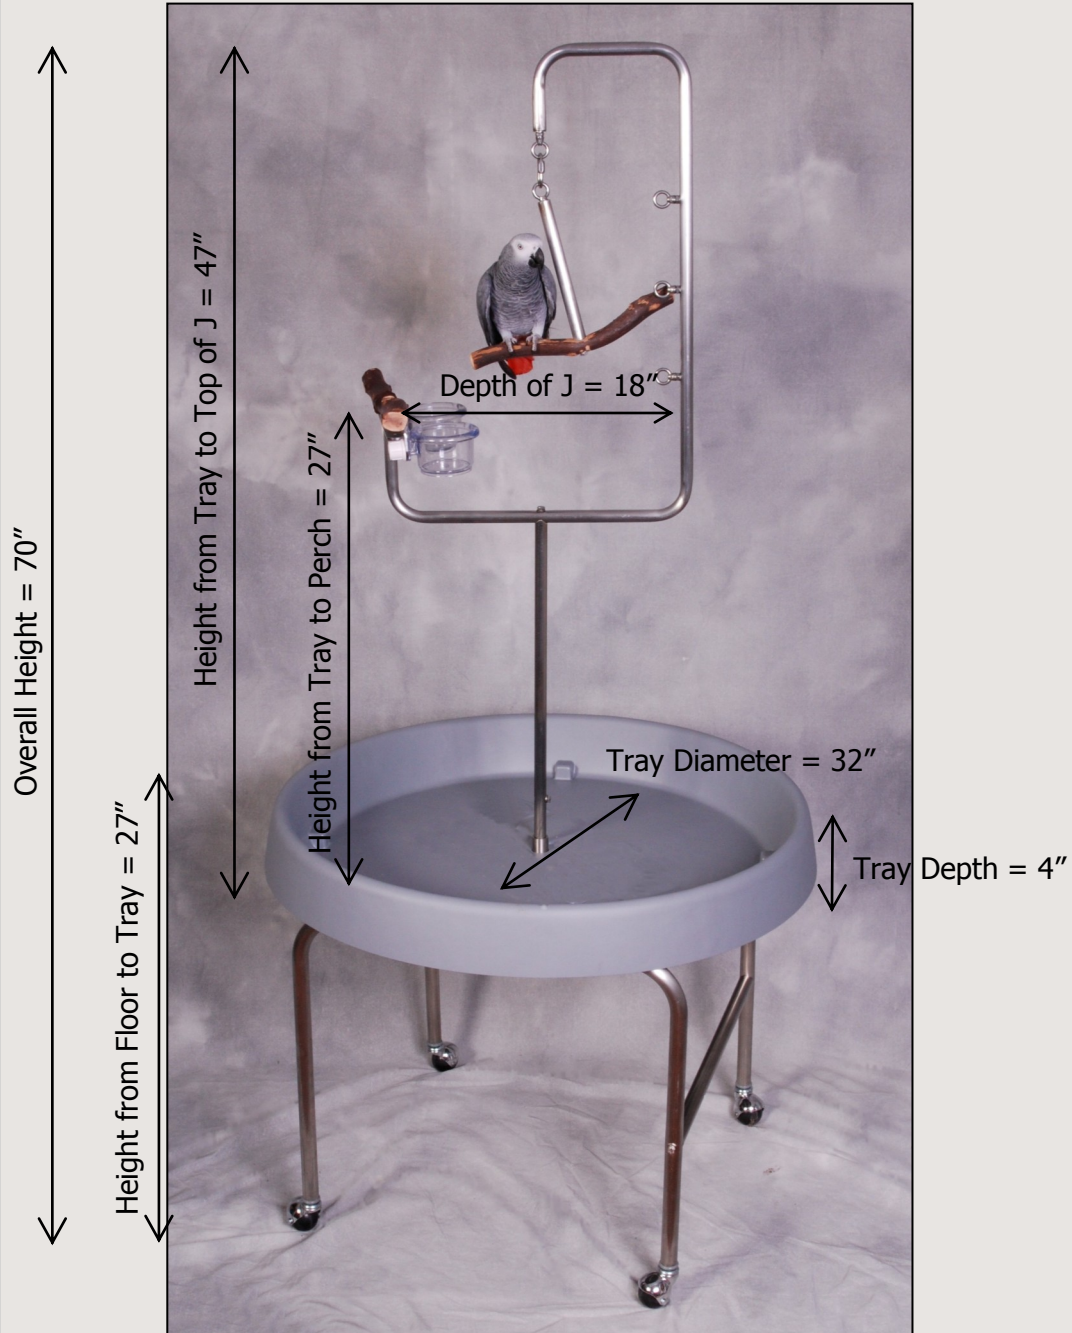

## Quadripod J Stand for Medium Birds

Diameter of Stainless Steel Tubing:

Base = 1"

J Top = 3/4"