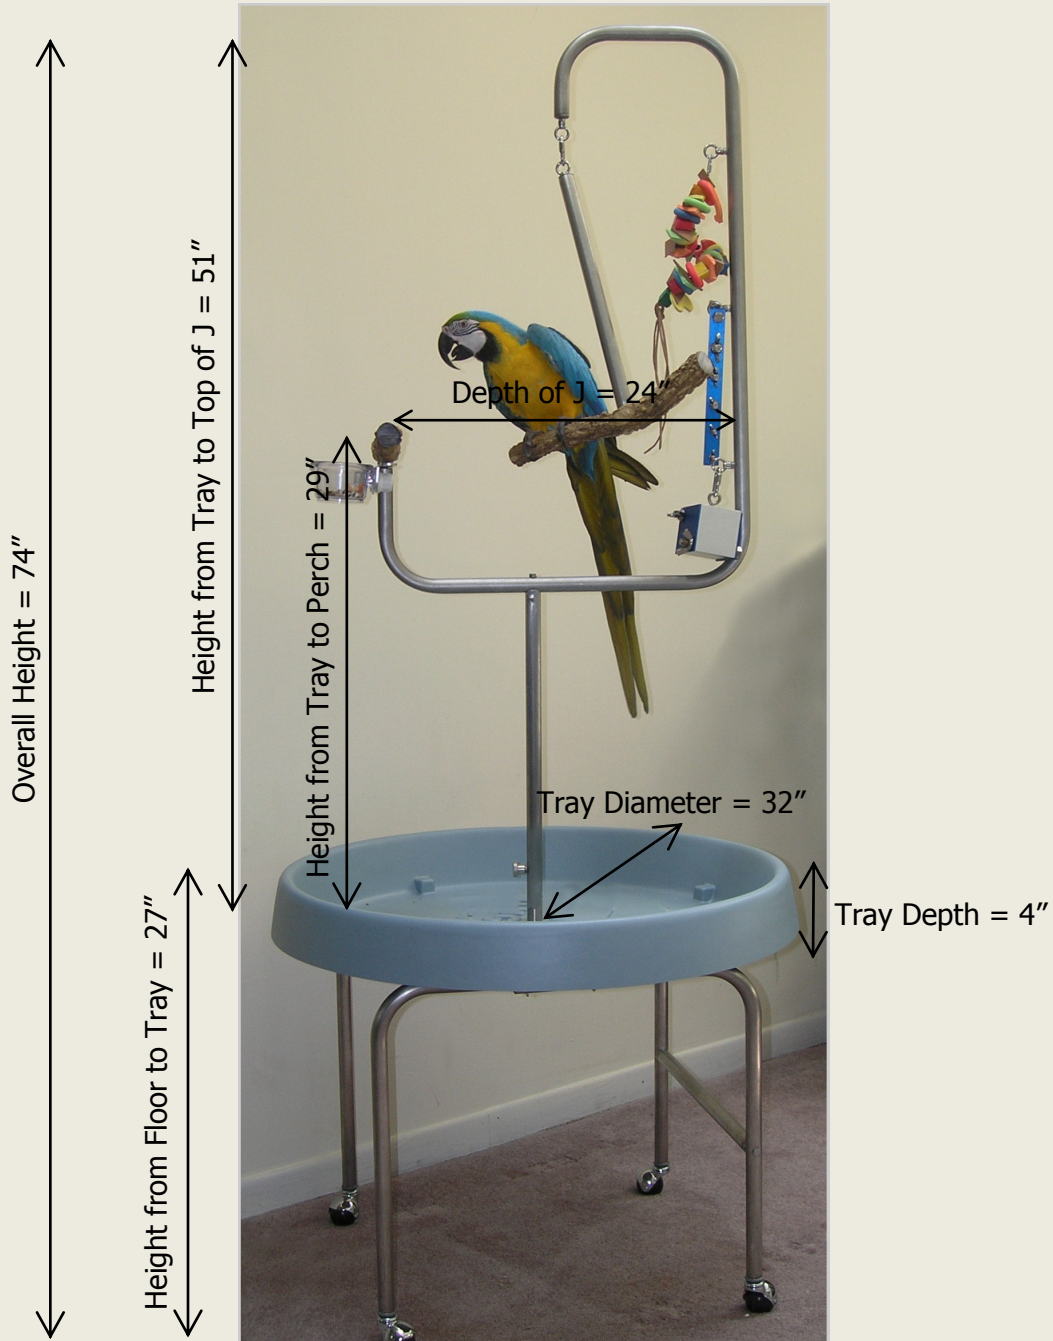

## Quadripod J Stand for Large Birds

Diameter of Stainless Steel Tubing:

Base = 1"

J Top = 1"