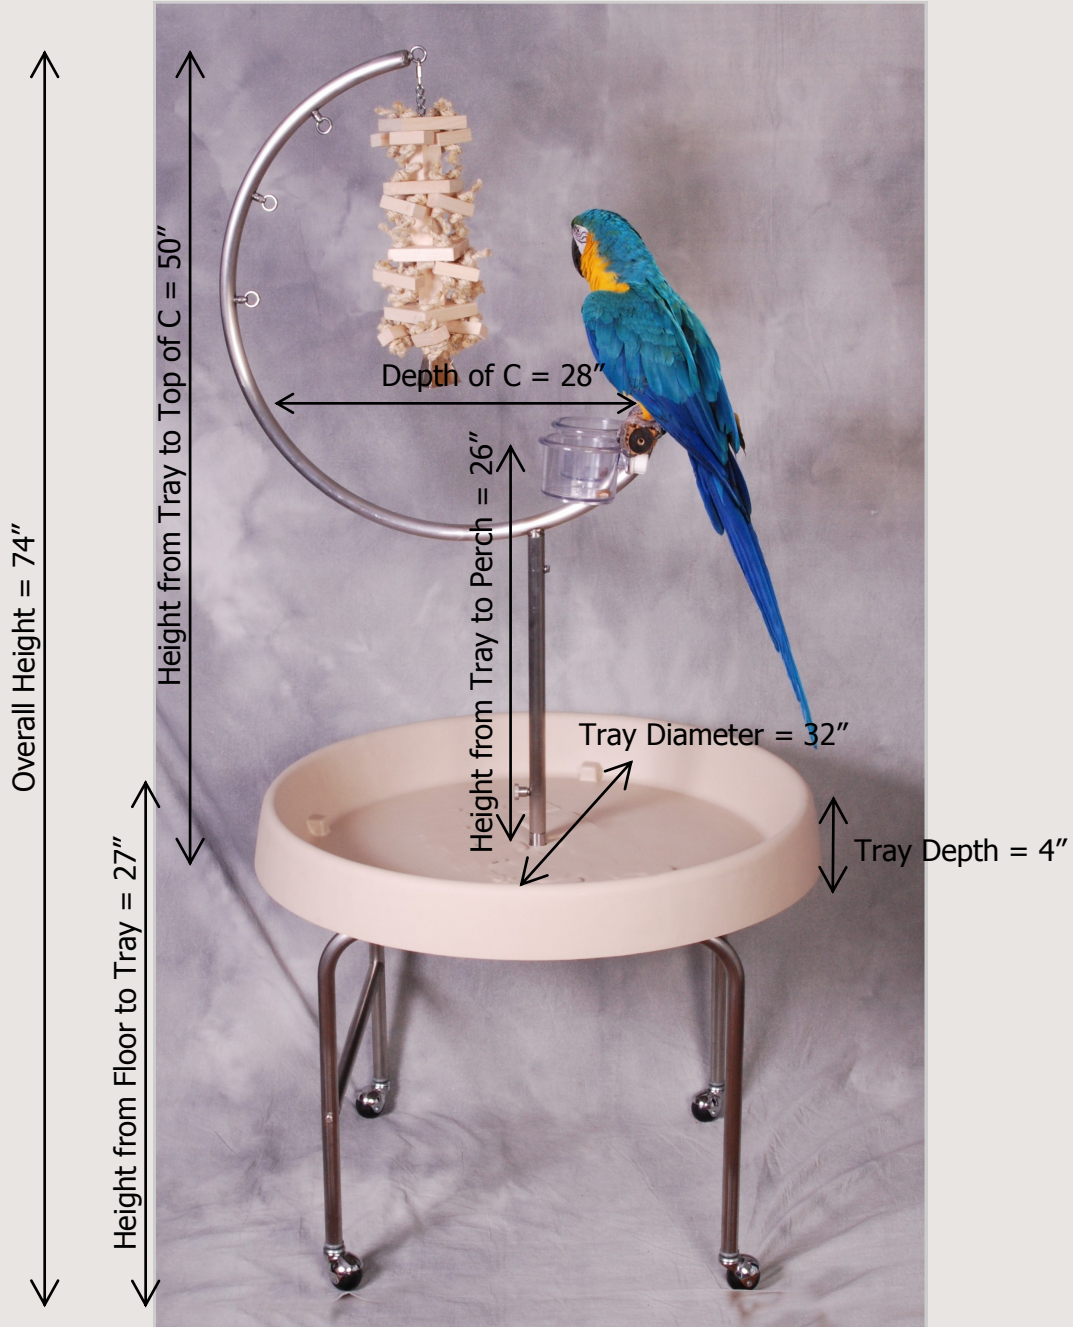

## Quadripod C Stand for Large Birds

Diameter of Stainless Steel Tubing:  
Base = 1"      C Top = 1"